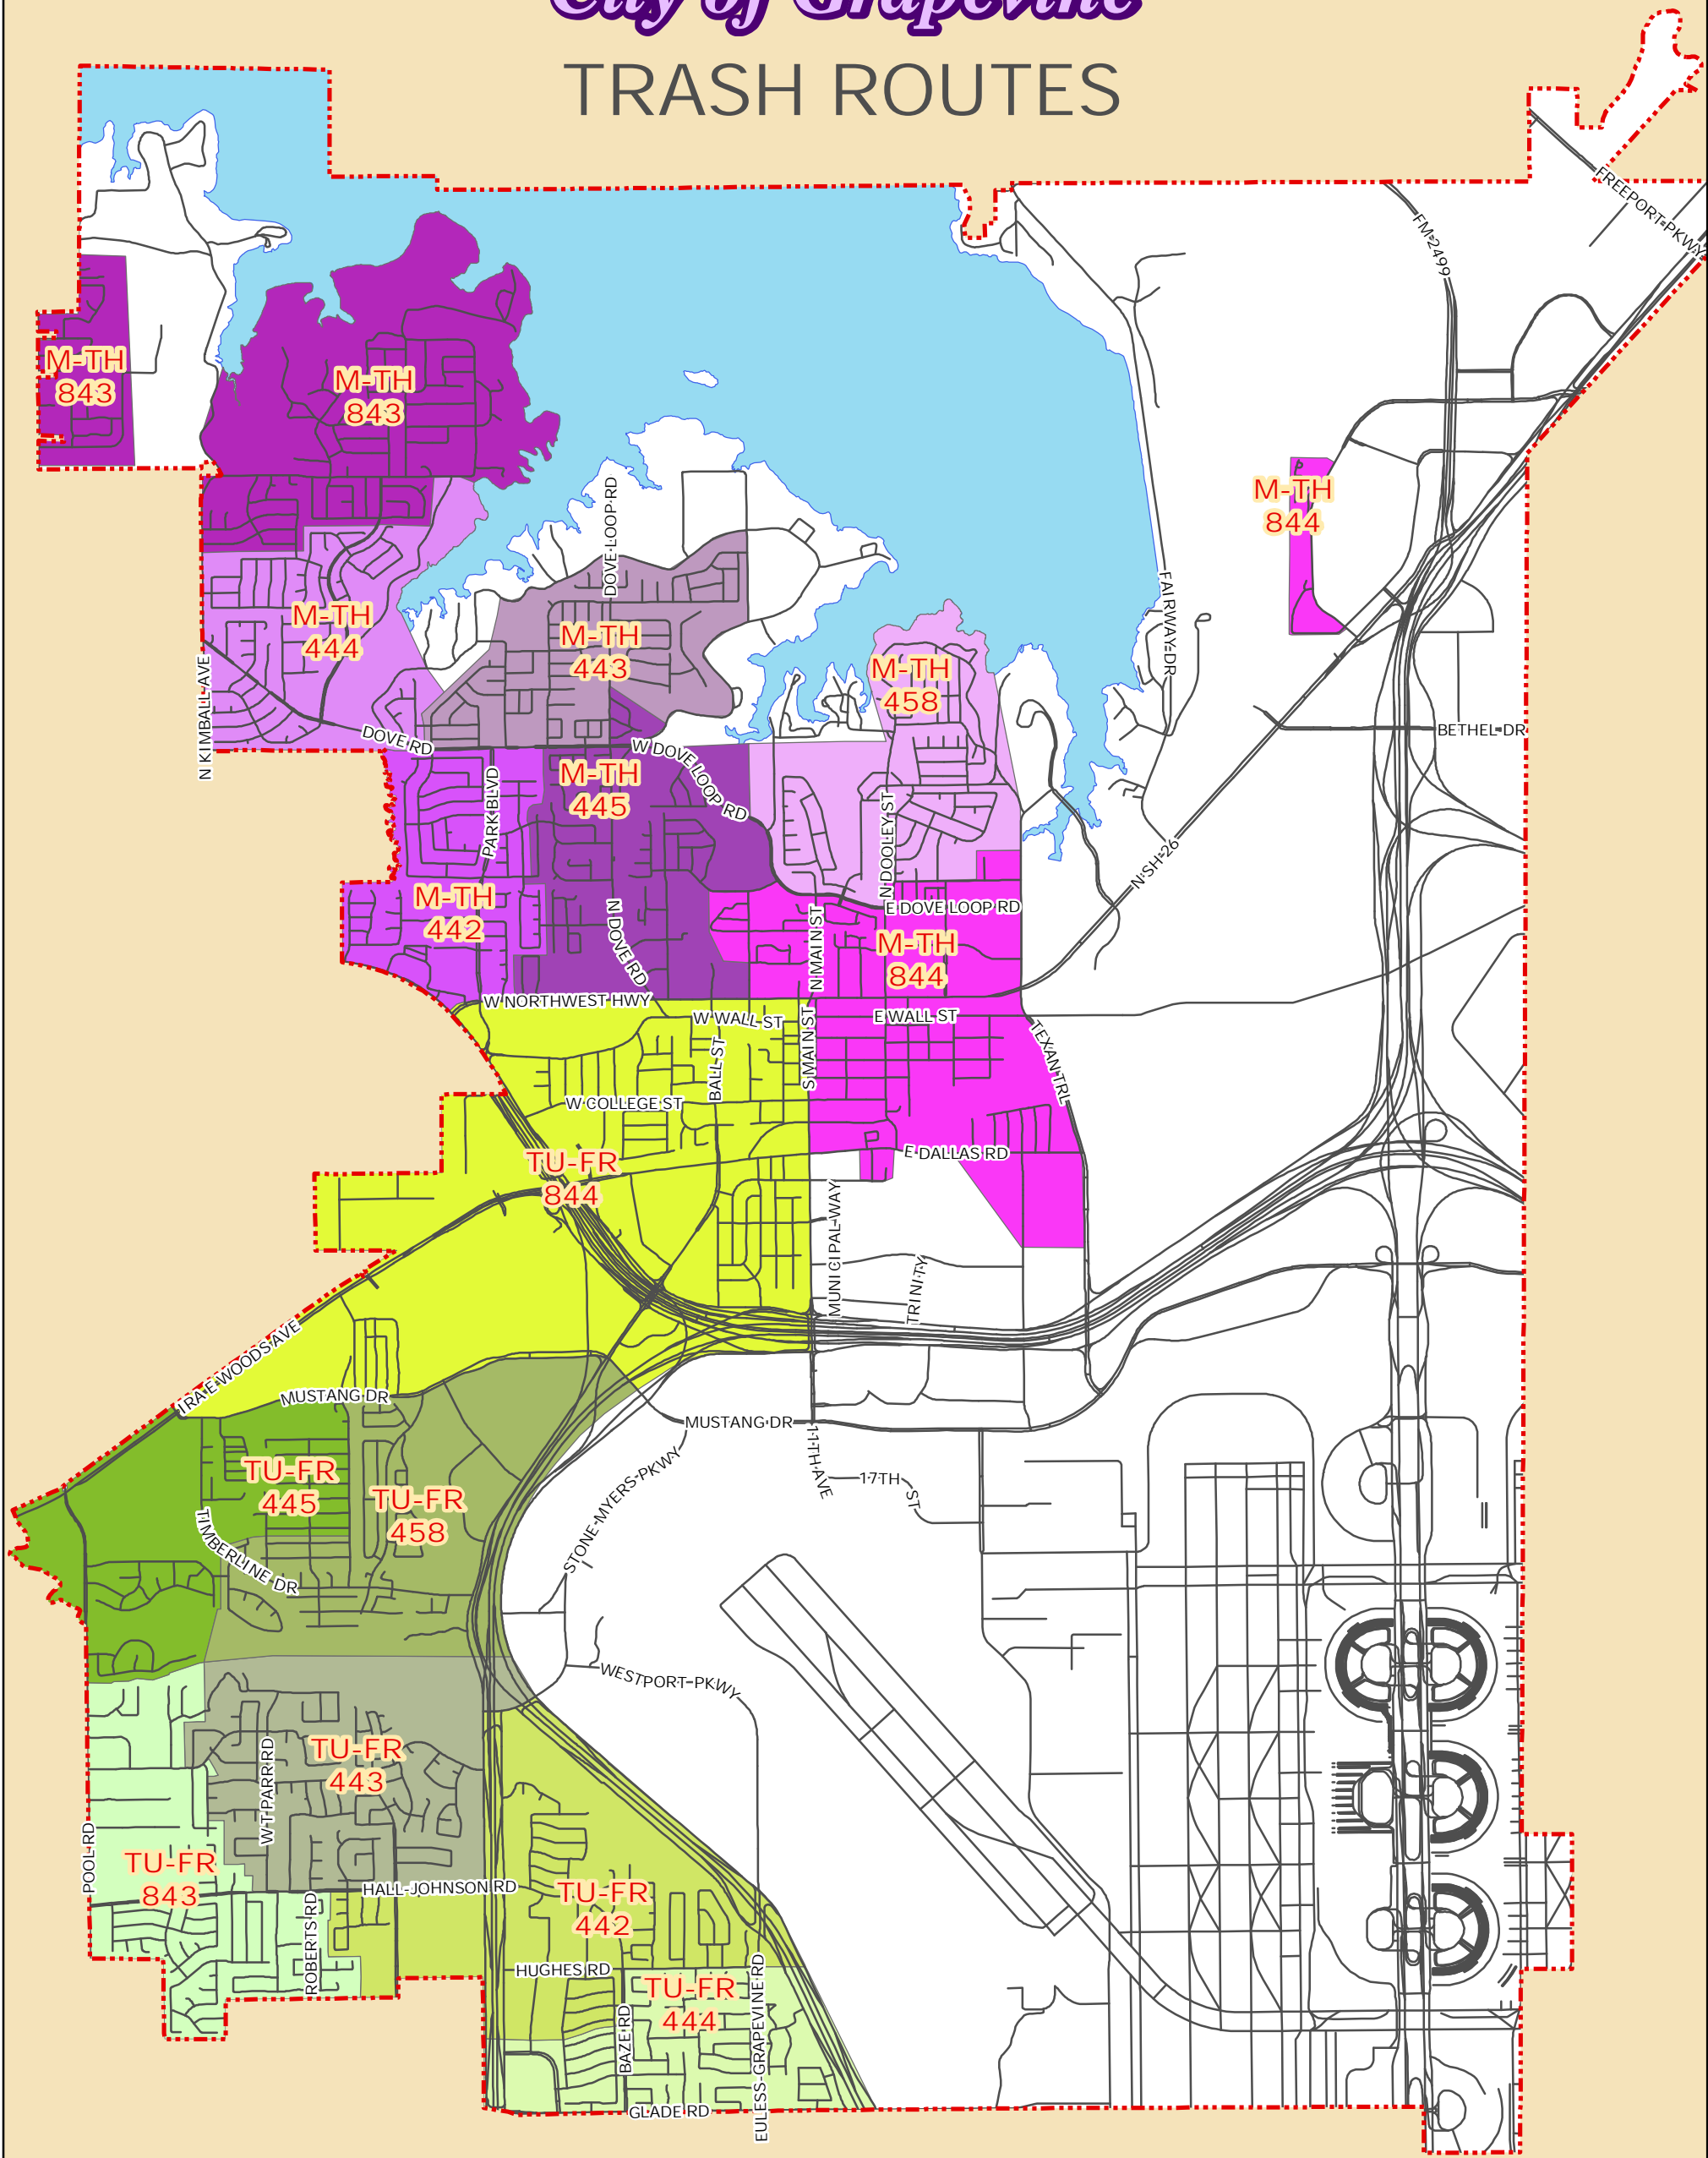

City of Grapevine

TRASH ROUTES

Trash Routes

Monday & Thursday

Tuesday & Friday